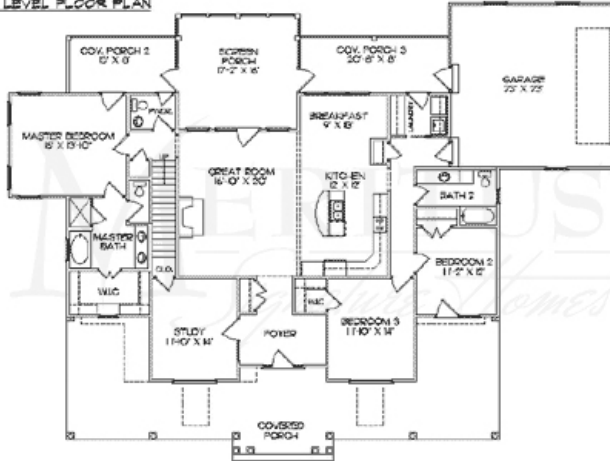

## *Introducing The Liberty, a Meritus Signature.*

This 3 bedroom 2 1/2 bath home is a porch lovers dream. With a wrap around front porch and cozy rear porches all you need are a couple of rockers. This traditional home features split bedrooms with an open great room and kitchen area. The study can easily be converted to a fourth bedroom or a formal dining room. The optional game room is the perfect getaway for the kids.

### LIBERTY SPECIFICATIONS

3 Bedrooms – 2 1/2 Baths	
1st Floor	2,135
Optional Game Room	313
Total Heated Sq Ft	2,448
Garage	
Front Porch	739
Covered Porch 2	124
Covered Porch 3	168
Screen Porch	266
Total Under Roof Sq Ft	4,269

# The Liberty

MAIN LEVEL FLOOR PLAN

FIRST FLOOR

SECOND FLOOR