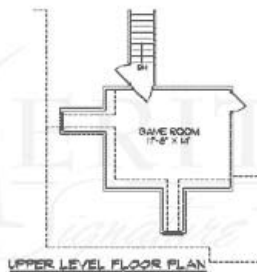

### LIBERTY SPECIFICATIONS

3 Bedrooms – 2 1/2 Baths	
1st Floor	2,135
Optional Game Room	313
Total Heated Sq Ft	2,448
Garage	
Front Porch	739
Covered Porch 2	124
Covered Porch 3	168
Screen Porch	266
Total Under Roof Sq Ft	4,269

# The Liberty

MAIN LEVEL FLOOR PLAN

FIRST FLOOR

SECOND FLOOR