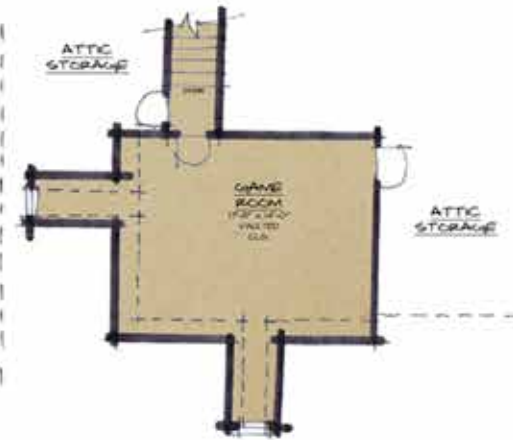

The Liberty

Southern Living 
custom builder program

MERITUS
Signature Homes

Committed to Building
100% ENERGY STAR

The Liberty

MAIN LEVEL FLOOR PLAN

TOTAL HEATED	2,035 sq. ft.
GARAGE	524 sq. ft.
SCREEN	134 sq. ft.
OPTIONAL HEATED GAME ROOM	312 sq. ft.
TOTAL HEATED w/OPTIONAL GAME ROOM	2,347 sq. ft.

OPTIONAL GAME ROOM PLAN

THE SIGNATURE SERIES